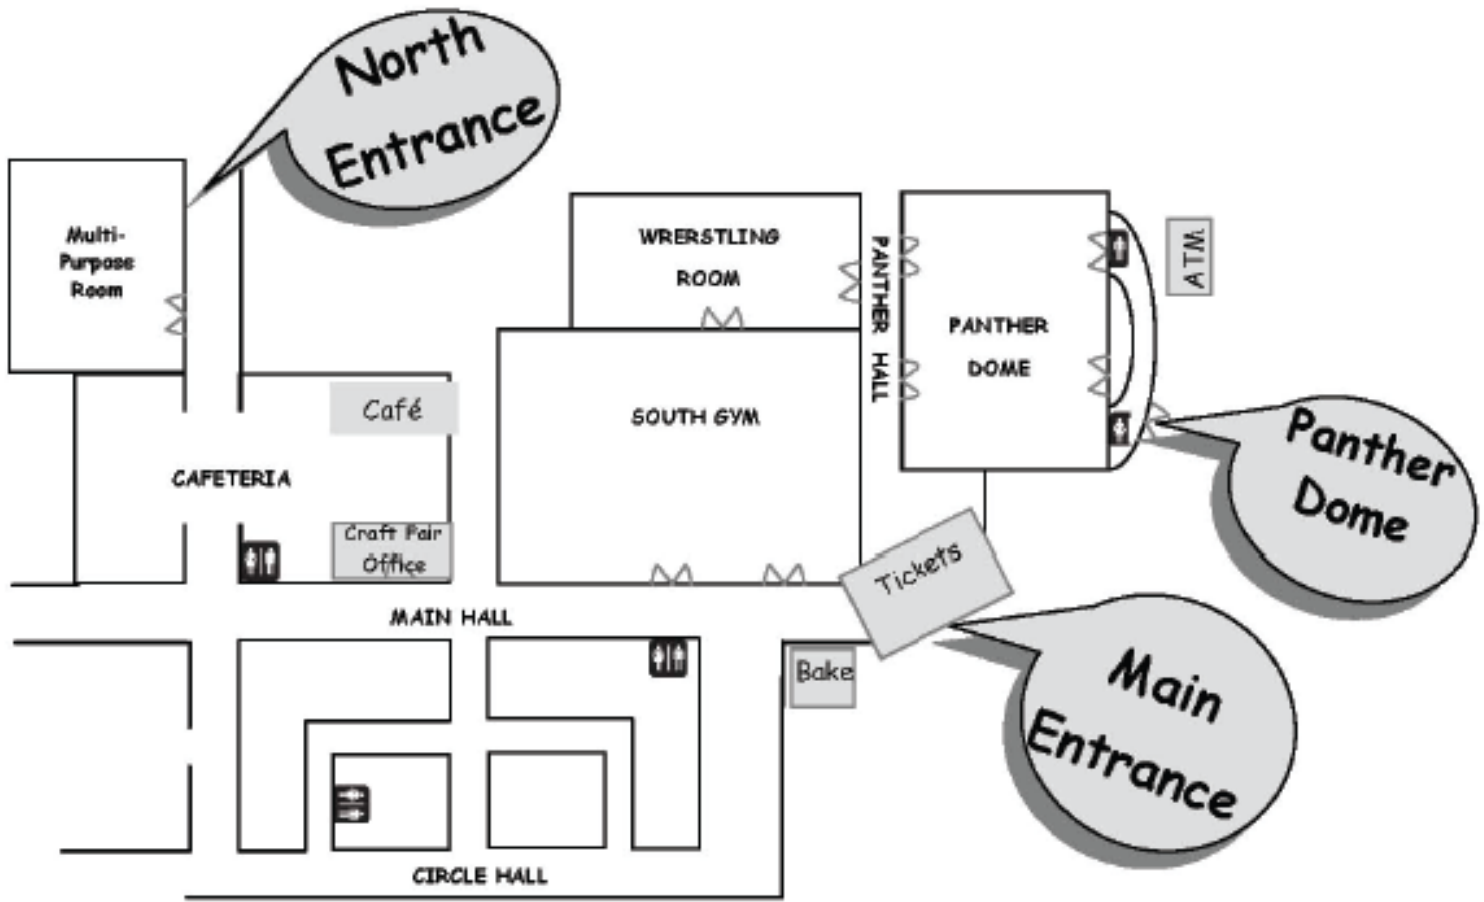

Map Overview